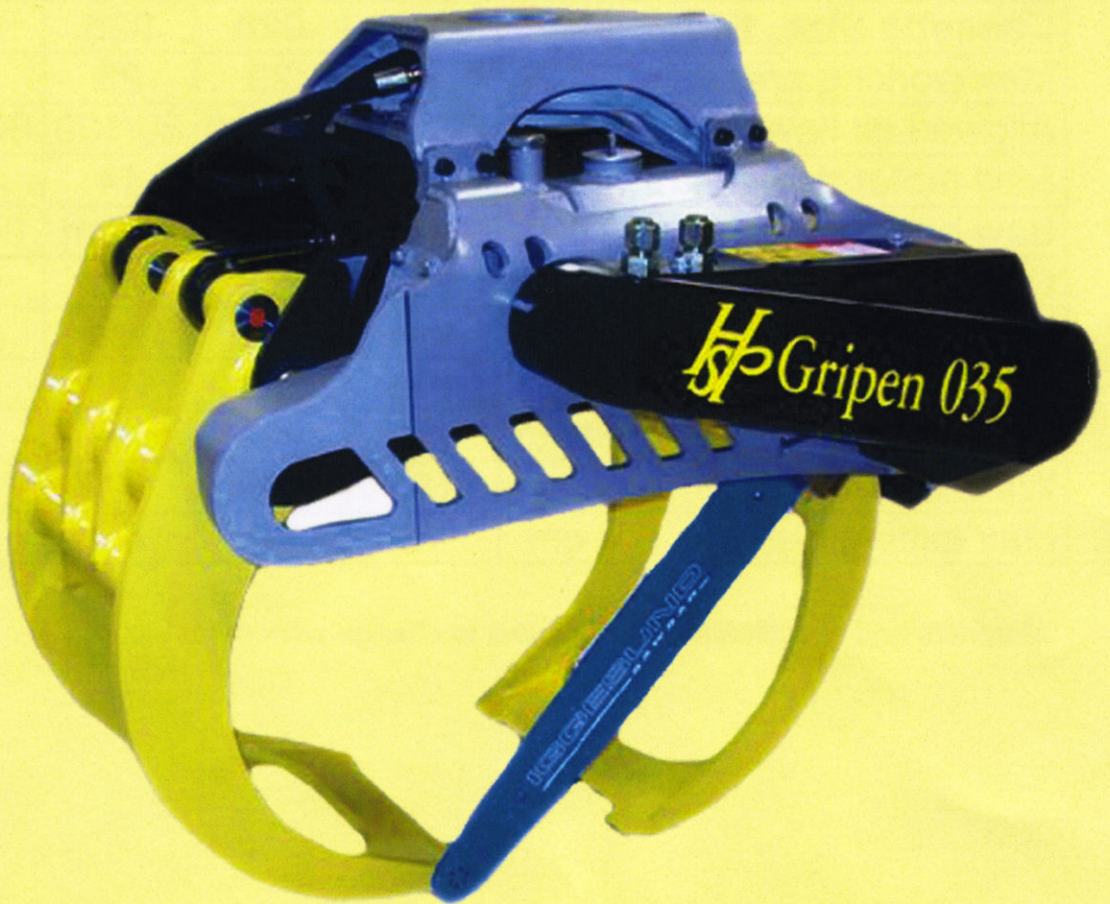

H&P Gripen[®]

Saw Cassette

of Sweden

...an instrument for every tune!

Technical Data

Saw Cassette S14

Cassette Size, S14		025	028	035	040	055
Max working pressure	MPa	23	23	23	23	23
Allowed oil flow	l/min	80/100	80/100	80/100	80/100	80/100
Saw motor displacem.	cc	14	14	14	14	14
Saw bar and chain	404	75 cm	75 cm	82 cm	90 cm	90 cm
Chain tensioning	auto	yes	yes	yes	yes	yes
Chain lubrication	adju	yes	yes	yes	yes	yes
Oil tank separate	2,5 l	yes	yes	yes	yes	yes
Bar return	auto	yes	yes	yes	yes	yes
Weight cassette	kg	110	110	110	110	110
Max cutting	cm	48	50	55	60	60