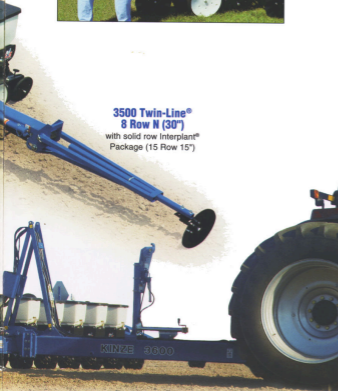

3500 Twin-Line® 8 Row N (30")