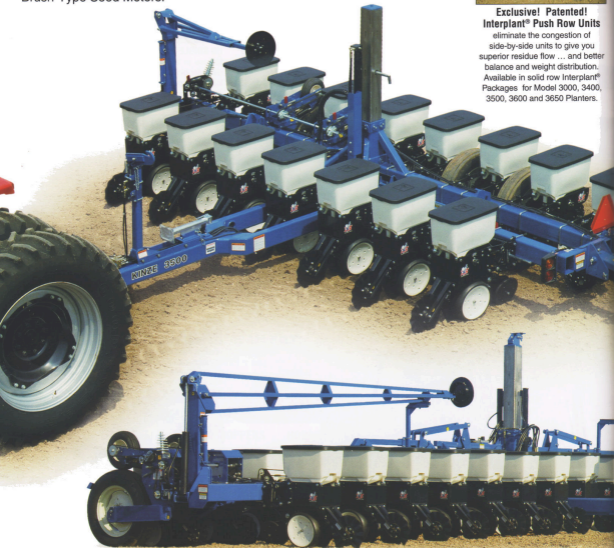

KINZE®

ONE PLANTER. LOWER INPUT AND EQUIPMENT COSTS. SAVINGS THAT GO RIGHT TO YOUR BOTTOM LINE!

Precision depth control and spacing in 10", 11", 15", 18" or 19" narrow rows with exclusive, patented KINZE® Push Row Units and Brush-Type Seed Meters.

Exclusive! Patented! Interplant® Push Row Units eliminate the congestion of side-by-side units to give you superior residue flow ... and better balance and weight distribution. Available in solid row Interplant® Packages for Model 3000, 3400, 3500, 3600 and 3650 Planters.

No need to add costly toolbars.

Spring-loaded, over-center row unit lockups and handy lockup lever allow you to switch from standard width rows to solid rows and vice versa in minutes. The 3000 "Evolution Series" Row Units provide even greater ground clearance as a result of their higher lockup heights.

3500 Twin-Line® 8 Row N (30")

with solid row Interplant®
Package (15 Row 15")

ADD THE FRONT-MOUNTED DOUBLE FRAME® OPTION TO THE KINZE® 3000 AND YOU HAVE IT ALL!

• **STANDARD WIDTH ROWS. LIQUID OR DRY FERTILIZER. SOLID ROW INTERPLANT® PACKAGES.** All with the same planter, same frame components, same drive system.