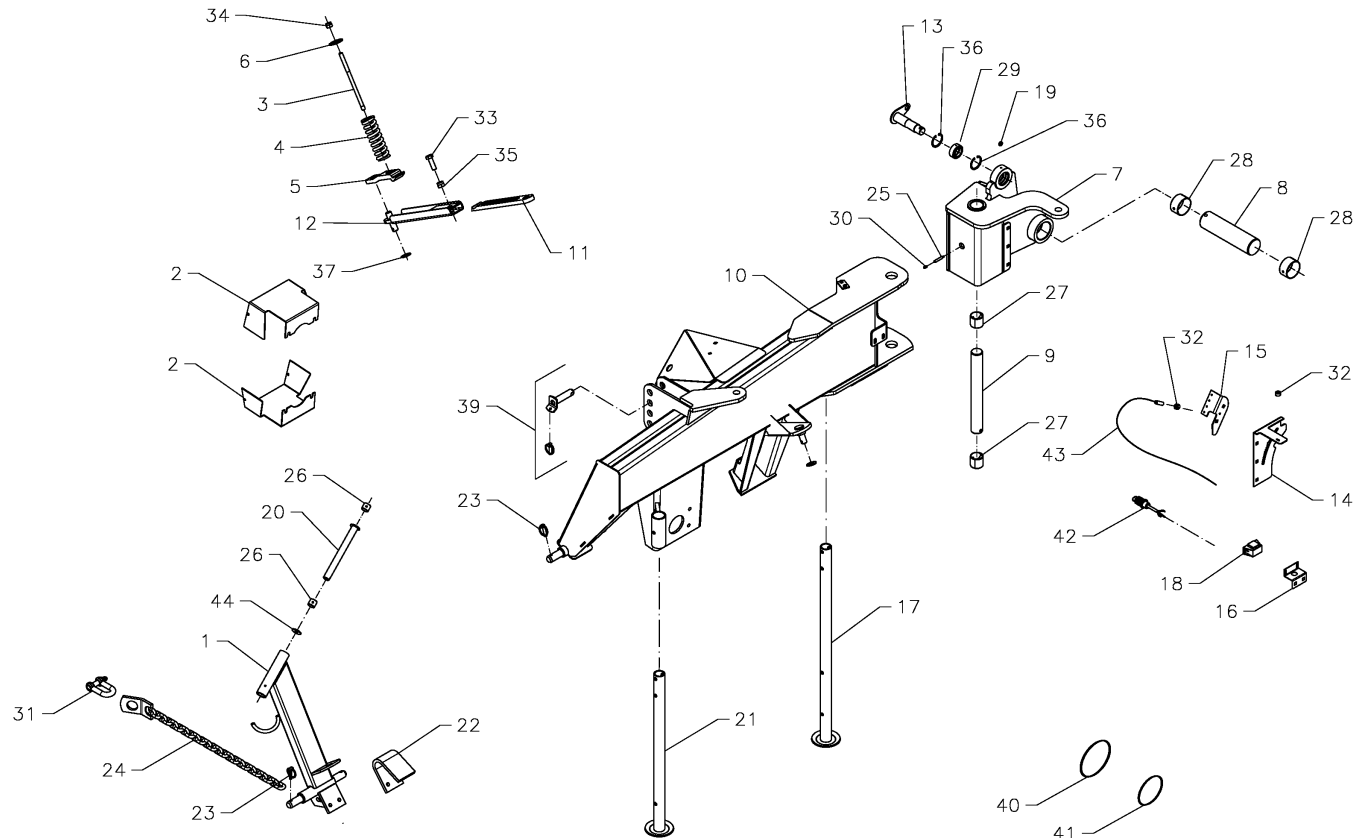

EXTRA 440 / Linkage 1

PosNo.	Part No.	Qty.
1	KT1940610086	1
2	KT1941220086	2
3	KT1942200061	1
4	KT1944600086	1
5	KT1944700086	1
6	KT1944800061	1
7	KT1949400086	1
8	KT1949500061	1
9	KT1949600061	1
10	KT1949710086	1
11	KT1949800086	1
12	KT1949900086	1
13	KT1950010061	1
14	KT1950200086	1
15	KT1950300086	1
16	KT1950500061	1
17	KT1951800086	1
18	KT19531000	1
19	KT3130700061	1
20	KT3813510061	1
21	KT3856810086	1
22	KT3899000086	1
23	KT42176000	1
24	KT6755820086	1
25	KT6887400061	1
26	KT99158063	2
27	KT99158088	2
28	KT99158095	1
29	KT99160035	1
30	KT99417025	1
31	KT99452075	1
32	KT99478087	1
33	KG00480461	1
34	KG01064361	2
35	KG01064461	1
36	KG01129300	1
37	KG01268061	2
39	KT67439000	1
40	KT99478390	2
41	KT99478389	12

SPMKT000327