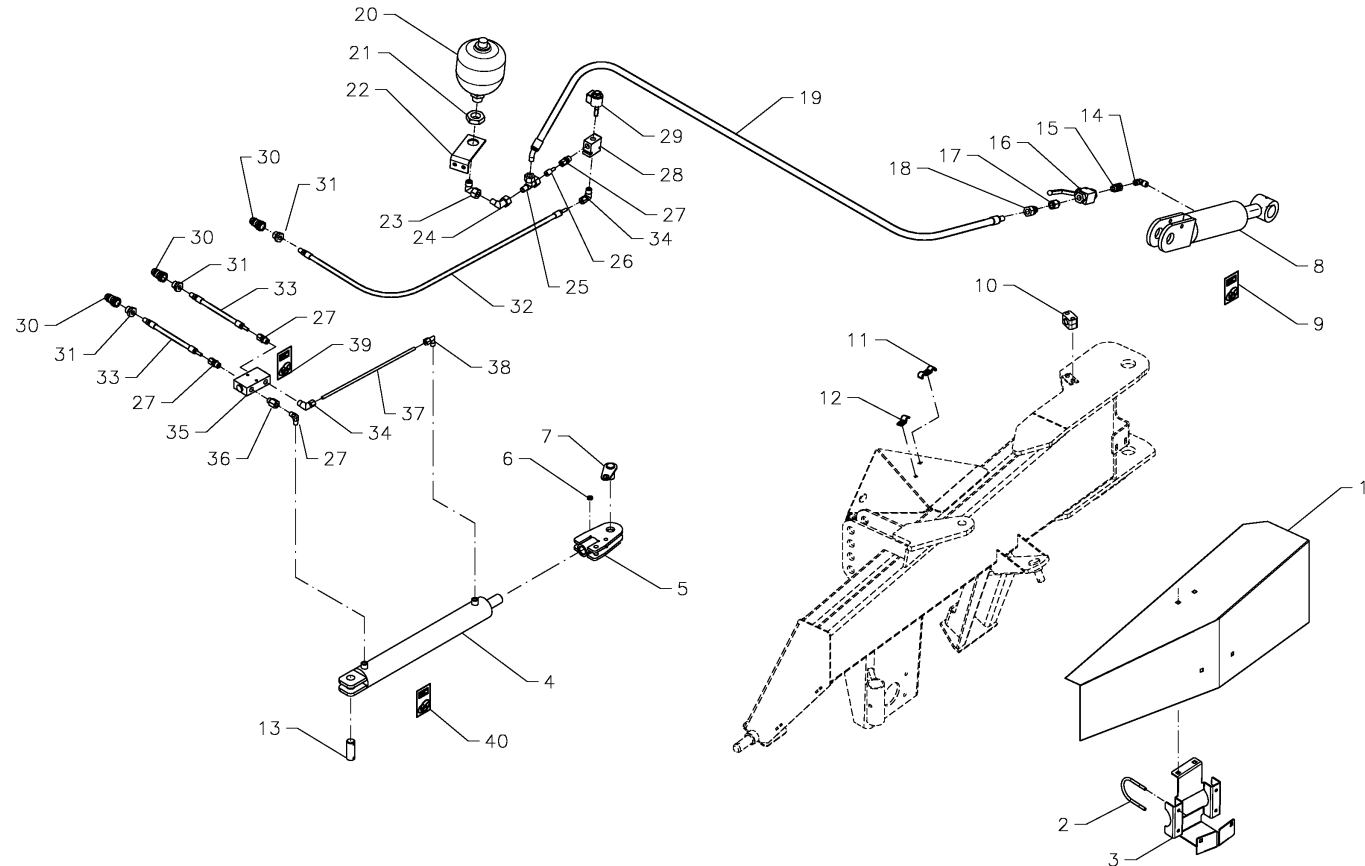

EXTRA 440 / Hydraulic suspension

PosNo.	Part No.	Qty.
1	KT1955600094	1
2	KT1955800061	1
3	KT1959800086	1
4	KT3856210097	1
5	KT1940710061	1
6	KT3130700061	1
7	KT3126310061	1
8	KT9079500097	1
9	KT99413202	1
10	KT99408954	2
11	KT3987400061	1
12	KT5618600061	1
13	KT3856300061	1
14	KT99403805	1
15	KT99402921	1
16	KT99407410	1
17	KT1953700061	1
18	KT99402114	1
19	KT19533100	1
20	KT99407483	1
21	KT99307775	1
22	KT1953900061	1
23	KT99403240	1
24	KT99403211	1
25	KT99404018	1
26	KT1953600061	1
27	KT99402119	3
28	KT99407457	1
29	KT99407456	1
30	KT60149000	3
31	KT49144000	3
32	KT68533000	1
33	KT84913000	2
34	KT99403221	1
35	KT99407008	1
36	KT49143000	1
37	KT38569000	1
38	KT99403220	1
39	KT99407816	1
40	KT99413104	1

SPMKT000329