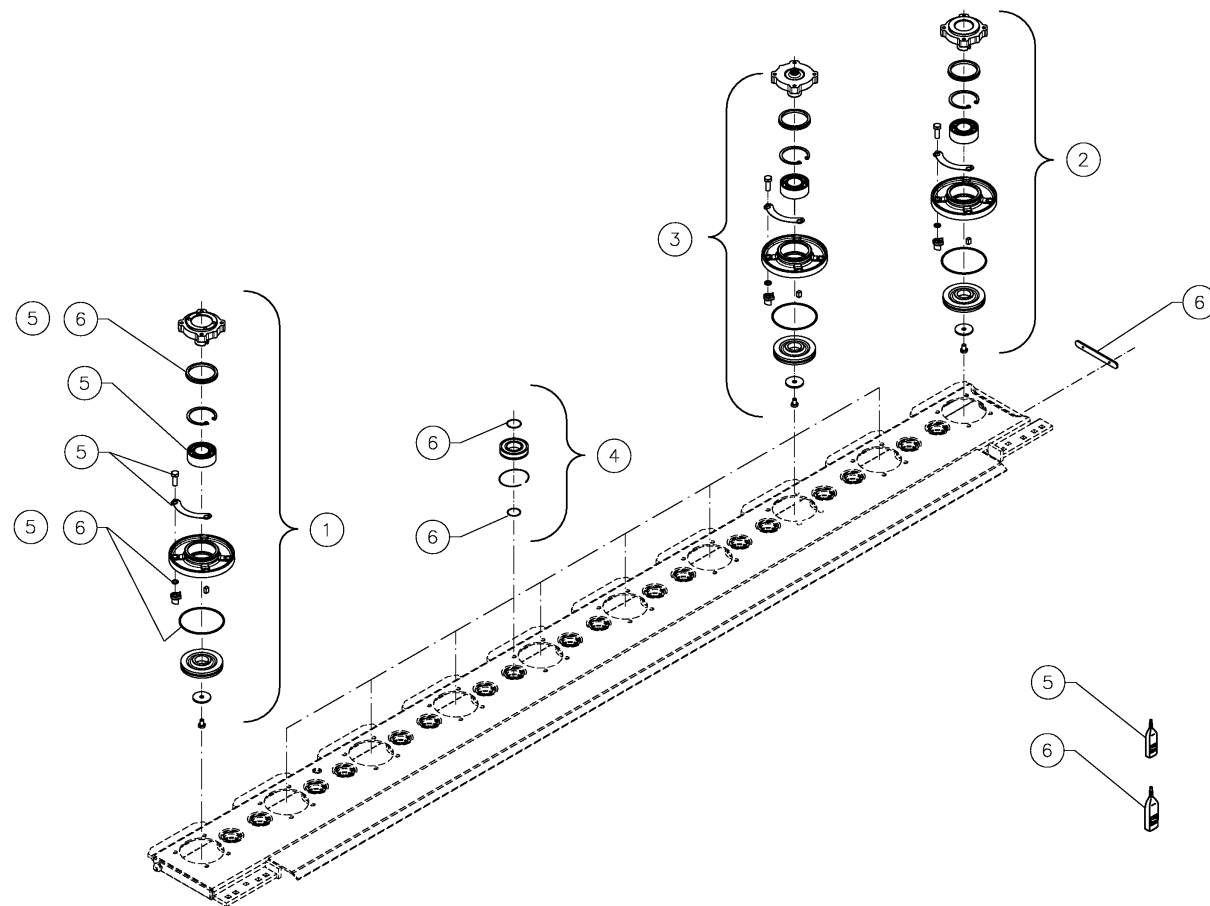

EXTRA 440 / Cutterbar 3

PosNo.	Part No.	Qty.
1	KT55243000	1
2	KT55245000	1
3	KT55244000	1
4	KT55706100	1
5	KT55705300	1
6	KT55710300	1

SPMKT000064