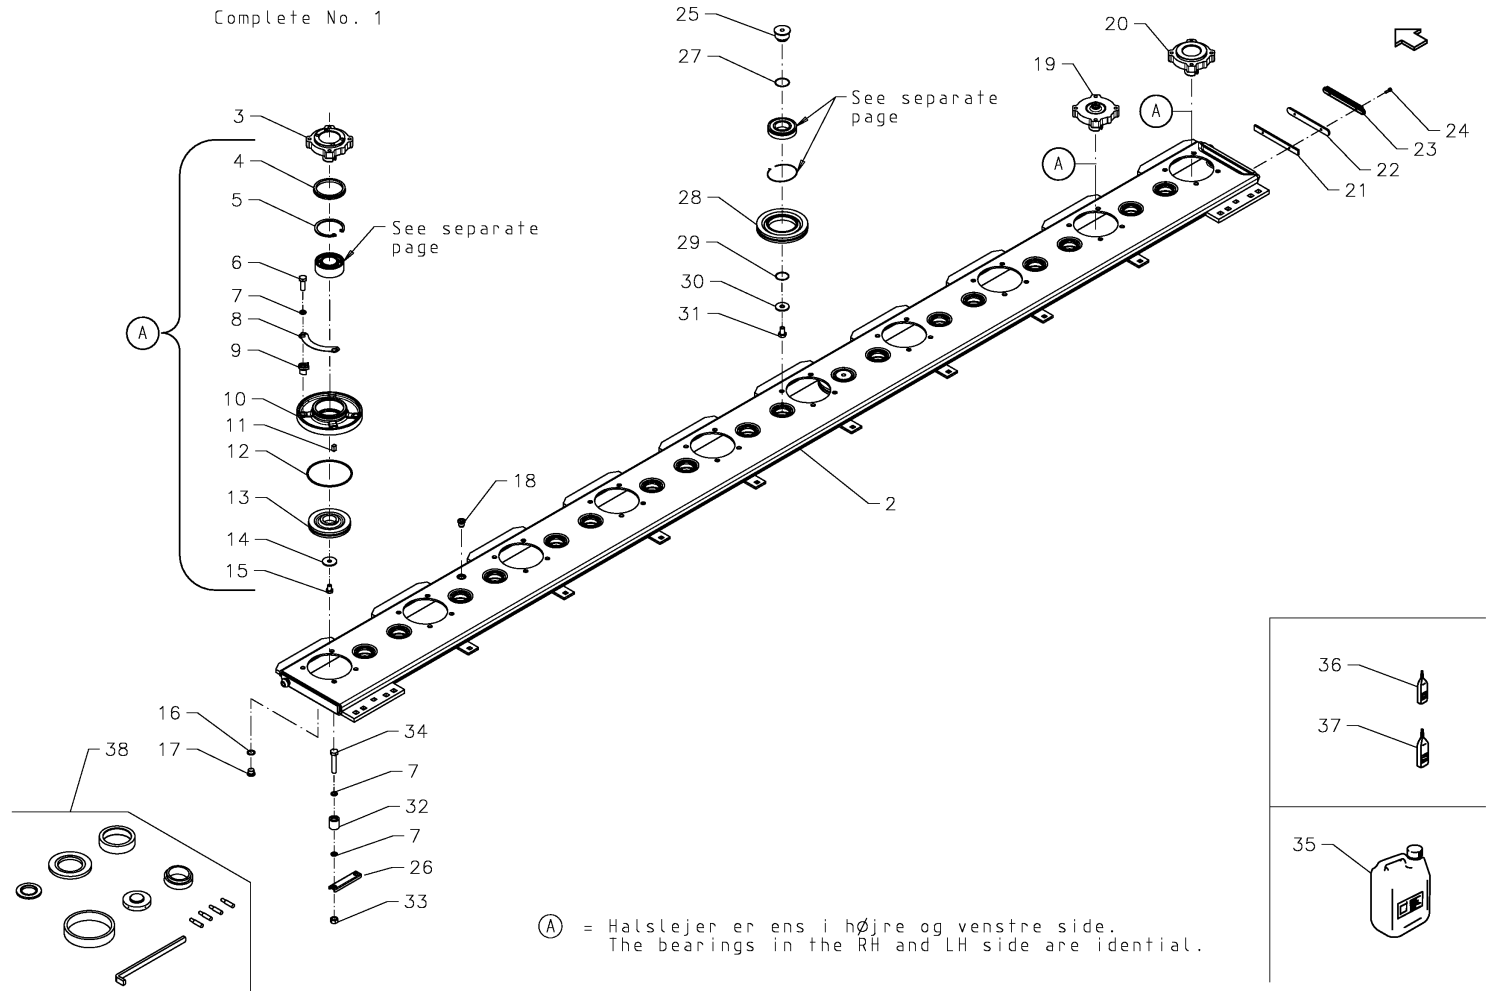

EXTRA 440 / Cutterbar 1

PosNo.	Part No.	Qty.
1	KT5527900086	1
2	KT5515200086	1
3	KT5512400001	1
4	KT99421068	10
5	KG01130900	10
6	KG00457361	36
7	KT99420109	44
8	KT5572910061	20
9	KT5564610001	36
10	KT5512200001	10
11	KT99354122	10
12	KT99420286	10
13	KT5574900001	10
14	KT5515400001	10
15	KG00473961	10
16	KT99462718	1
17	KT99458109	1
18	KT99462633	1
19	KT5512300001	8
20	KT5512600001	1
21	KT5565000001	1
22	KT55651000	1
23	KT5564900061	1
24	KG00542161	2
25	KT5564400001	18
26	KT5576700001	2
27	KT99420238	18
28	KT5564110001	18
29	KT99420125	18
30	KT5567000001	18
31	KG00476261	18
32	KT5576600001	4
33	KT99307863	4
34	KT99302819	4
35	KT10105000	1
36	KT99457134	1
37	KT99457135	1
38	KT55695100	1

SPMKT000326