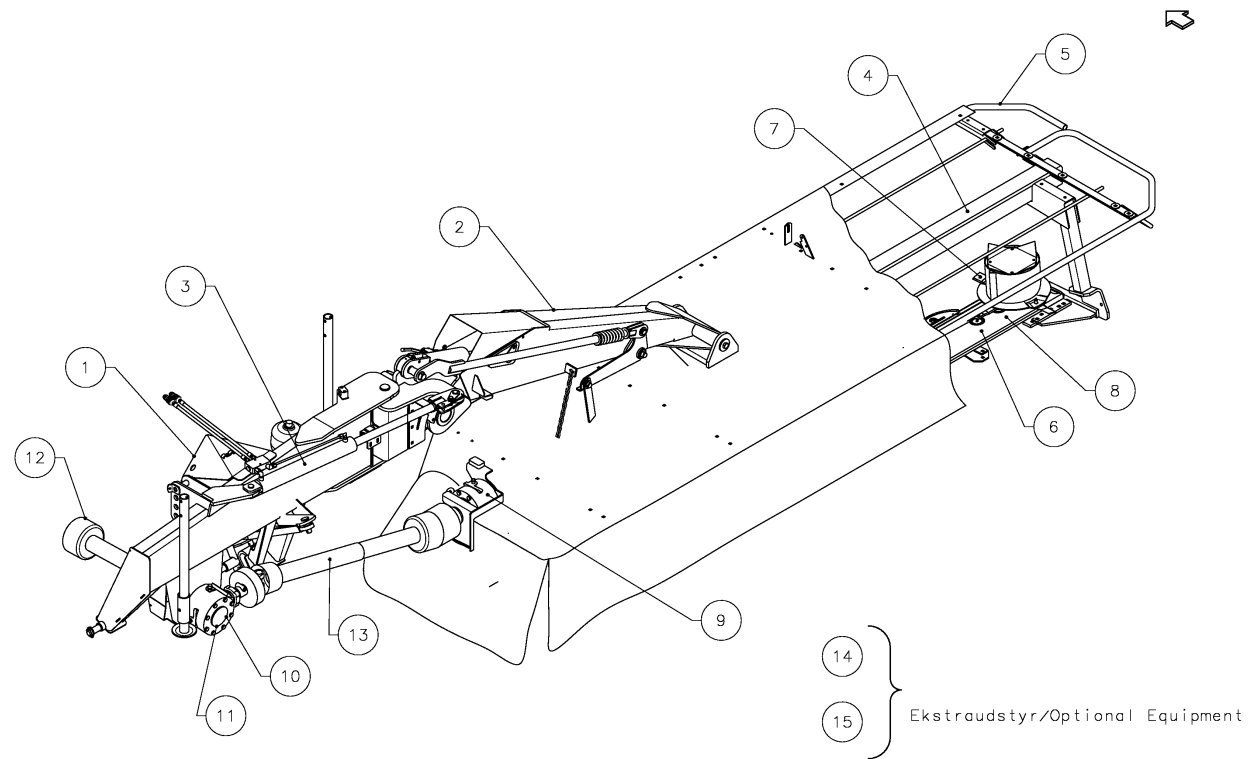

EXTRA 440

Spare Parts Manual

Article number:	19.034.710 Index 117-05
Language:	EN
Production year (from):	2007
Serial No. (from)	399.455 < Mach. ID <=

EXTRA 440 / Table of Contents

PosNo.	Assembly group	Page
1	LINKAGE 1	1
2	LINKAGE 2	2
3	HYDRAULIC SUSPENSION	3
4	MAIN FRAME	4
5	GUARD	5
6	CUTTERBAR 1	6
7	CUTTERBAR 2	7
8	CUTTERBAR 3	8
9	BEVEL GEAR, CUTTERBAR	9
10	BEVEL GEAR - 540 RPM	10
11	BEVEL GEAR - 1000 RPM	11
12	PTO SHAFT 1	12
13	PTO SHAFT 2	13
14	OPTIONAL EQUIPMENT 1	14
15	OPTIONAL EQUIPMENT 2	15